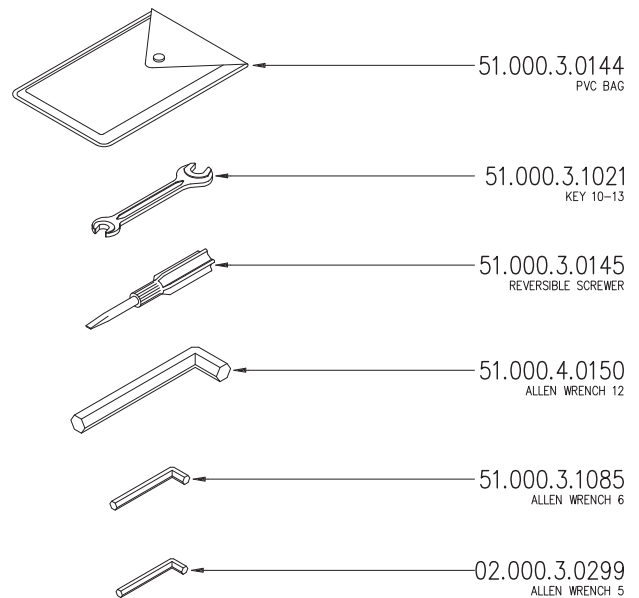

5 PAPER DUST BAG BLISTER

45.999.4.0010

ARLEQUIN VACUUM KIT

45.999.4.0020

TOOLBAG EXP./EASY-FIT

All Part #'s Begin With "ASK"

Bona Scorpion DCS