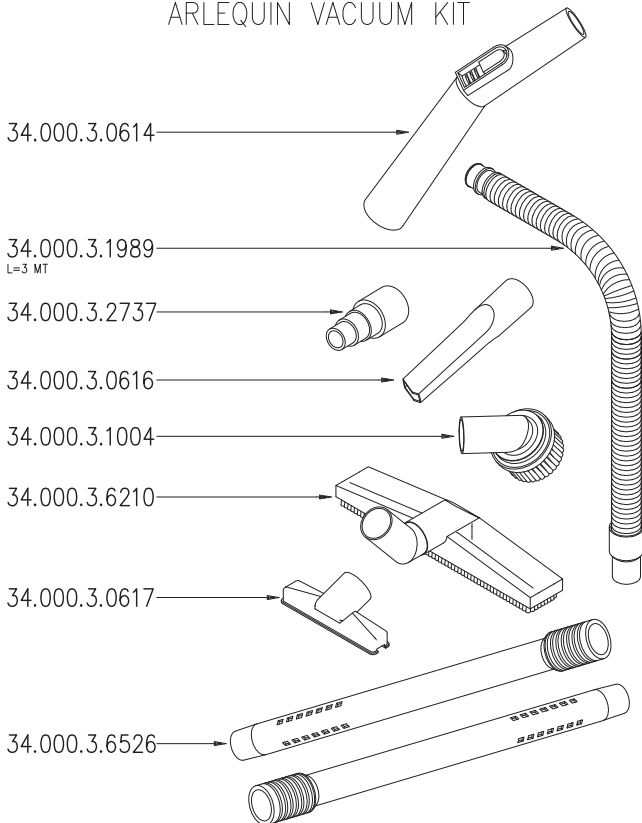

51.000.3.1283

PLUG ADAPTOR 13A UK

45.000.3.0050

5 PAPER DUST BAG BLISTER

45.999.4.0010

ARLEQUIN VACUUM KIT

45.999.4.0020

TOOLBAG EXP./EASY-FIT