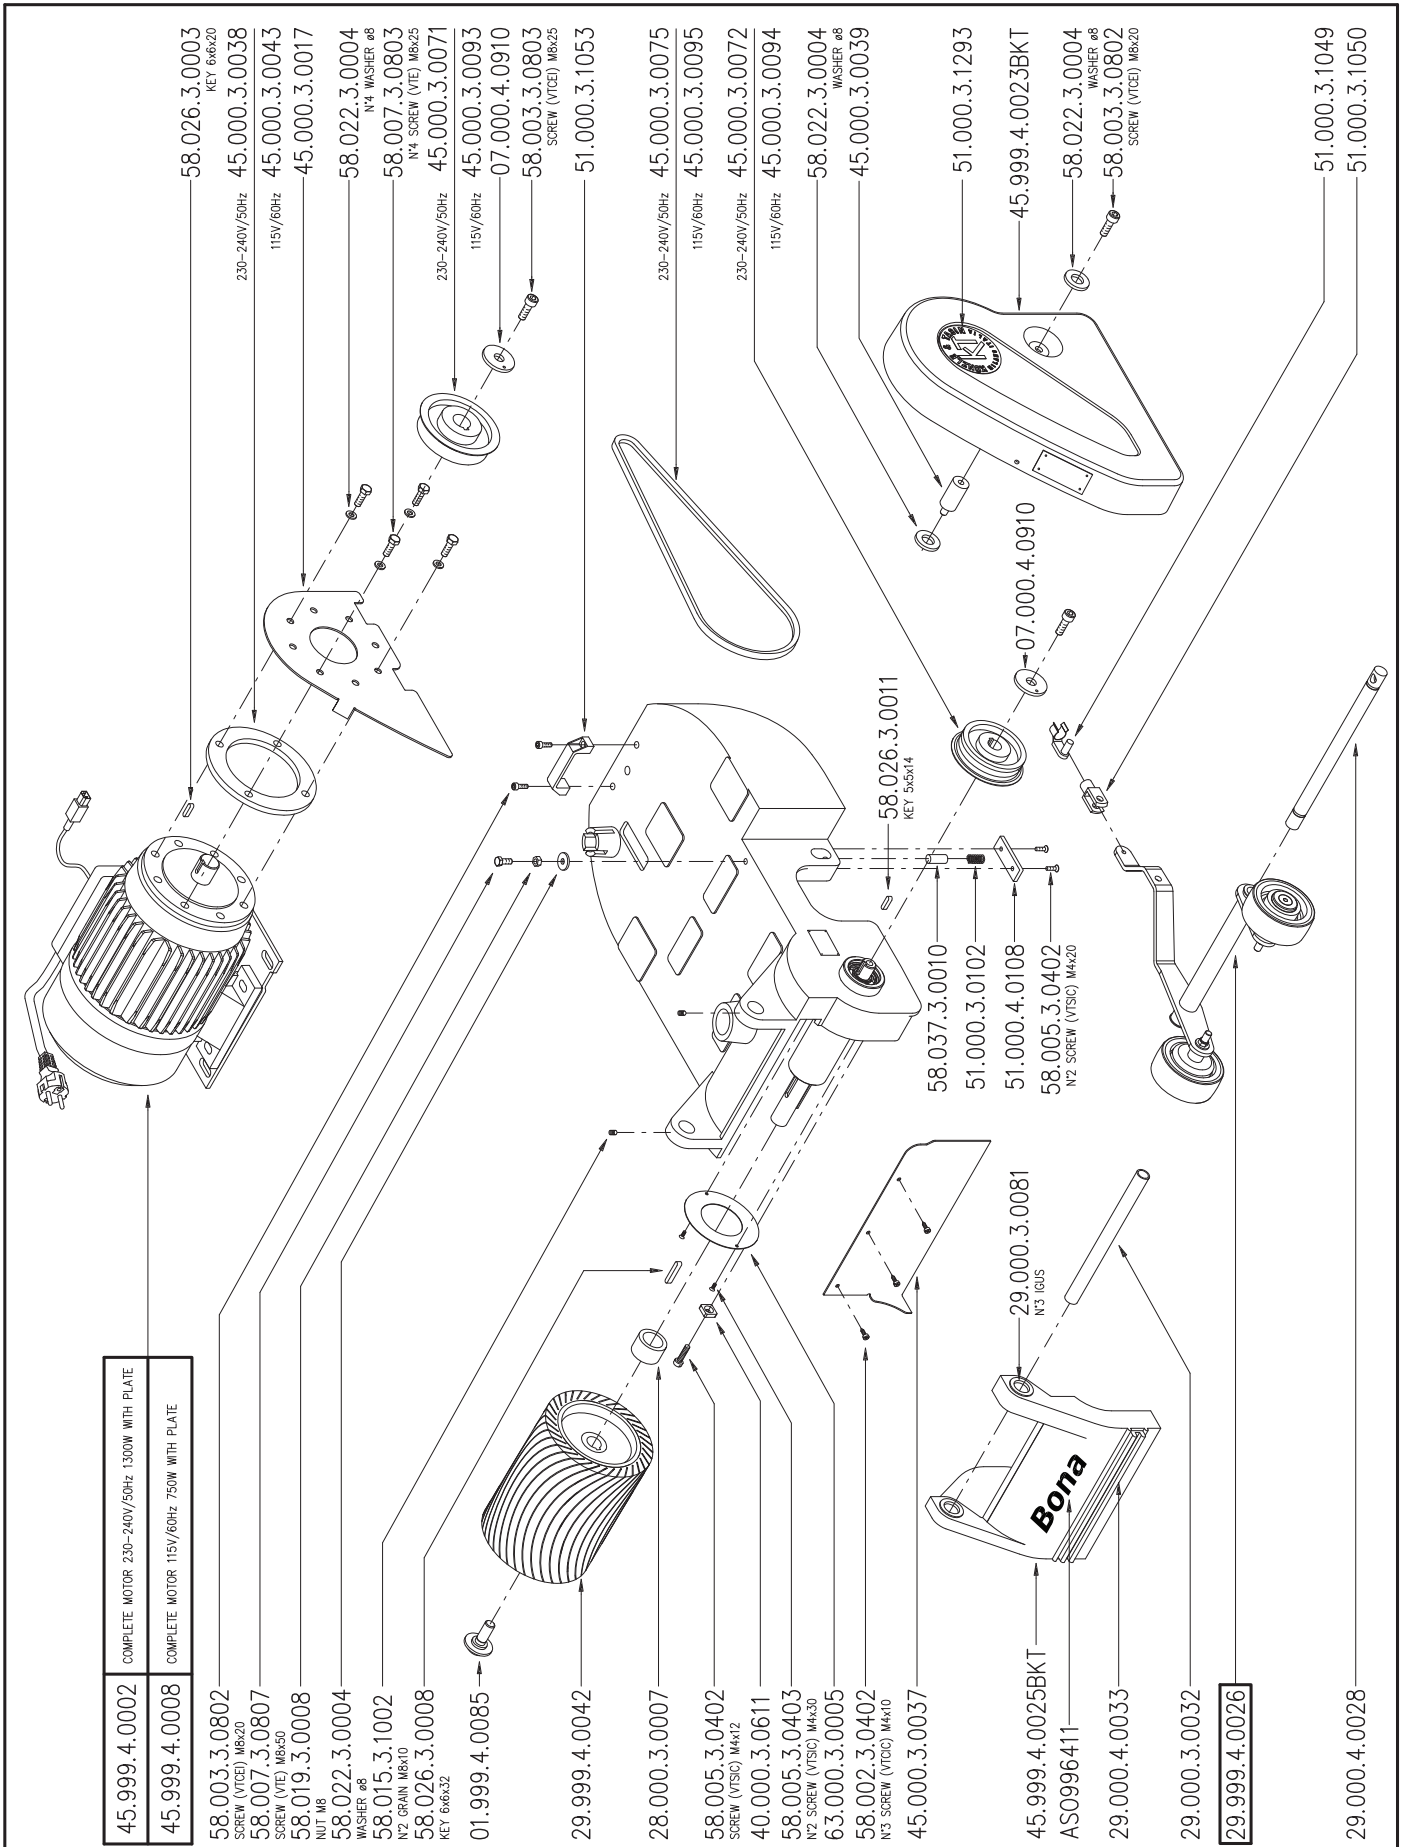

All Part #'s Begin With "ASK"

Bona Scorpion DCS